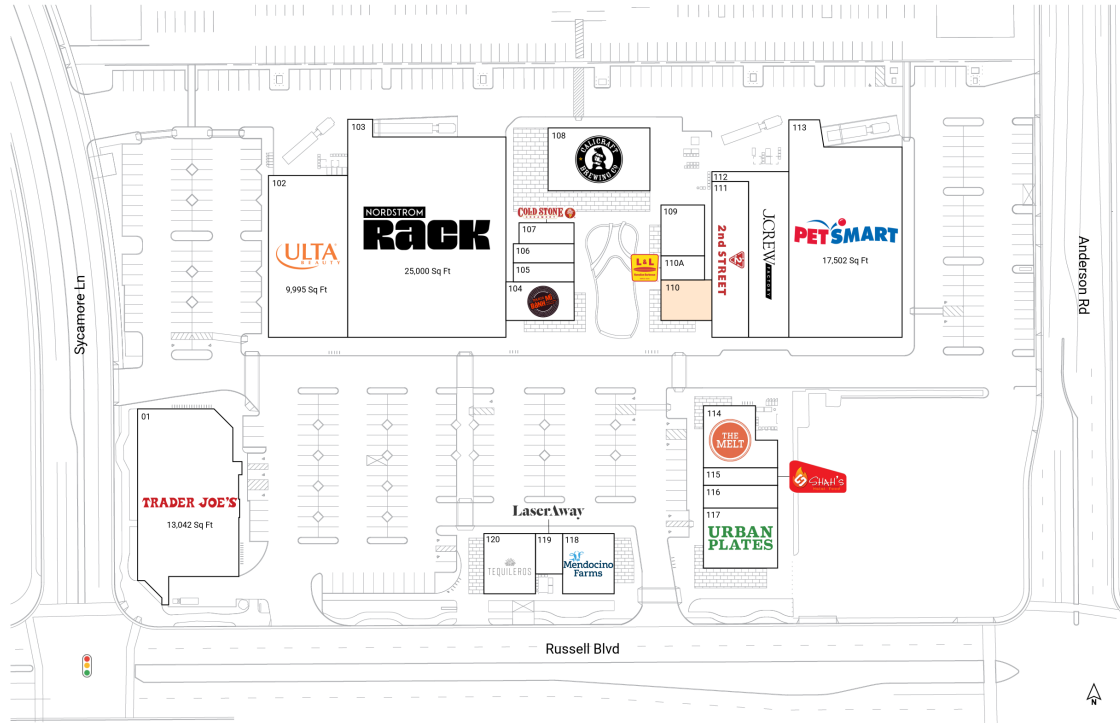

The Davis Collection

835-885 Russell Blvd | Davis, CA 95616

Yolo County | Sacramento-Roseville-Folsom, CA | 104,066 Sq Ft

38.5472, -121.7604

Available Spaces

110 1,300 Sq Ft

Current Tenants Space size listed in square feet

01	Trader Joe's	13,042
102	ULTA Beauty	9,995
103	Nordstrom Rack	25,000
104	Paris Banh Mi Cafe Bakery	2,000
105	The Old Teahouse	900
106	Fluffy Fluffy Dessert Cafe	900
107	Cold Stone Creamery	900
108	Calicraft Brewing Co.	4,000
109	Good Friends Hawaiian Poke	1,730
110	Chocolate Fish Coffee Davis	1,300
110A	L&L Hawaiian Barbecue	1,186
111	2nd Street USA	4,562
112	J.Crew Factory	5,271
113	PetSmart	17,502
114	The Melt	3,000
115	Shah's Halal Food	1,016
116	88 Bao Bao	1,310
117	Urban Plates	3,500
118	Mendocino Farms	2,420
119	LaserAway	1,800
120	Tequileros Taqueria	1,432

This site plan is for illustrative and information purposes only, showing the general layout of the shopping center; and is not a legal survey. Brixmor makes no representation or warranty that the shopping center is exactly as depicted as site conditions and tenant mix are subject to change over time.